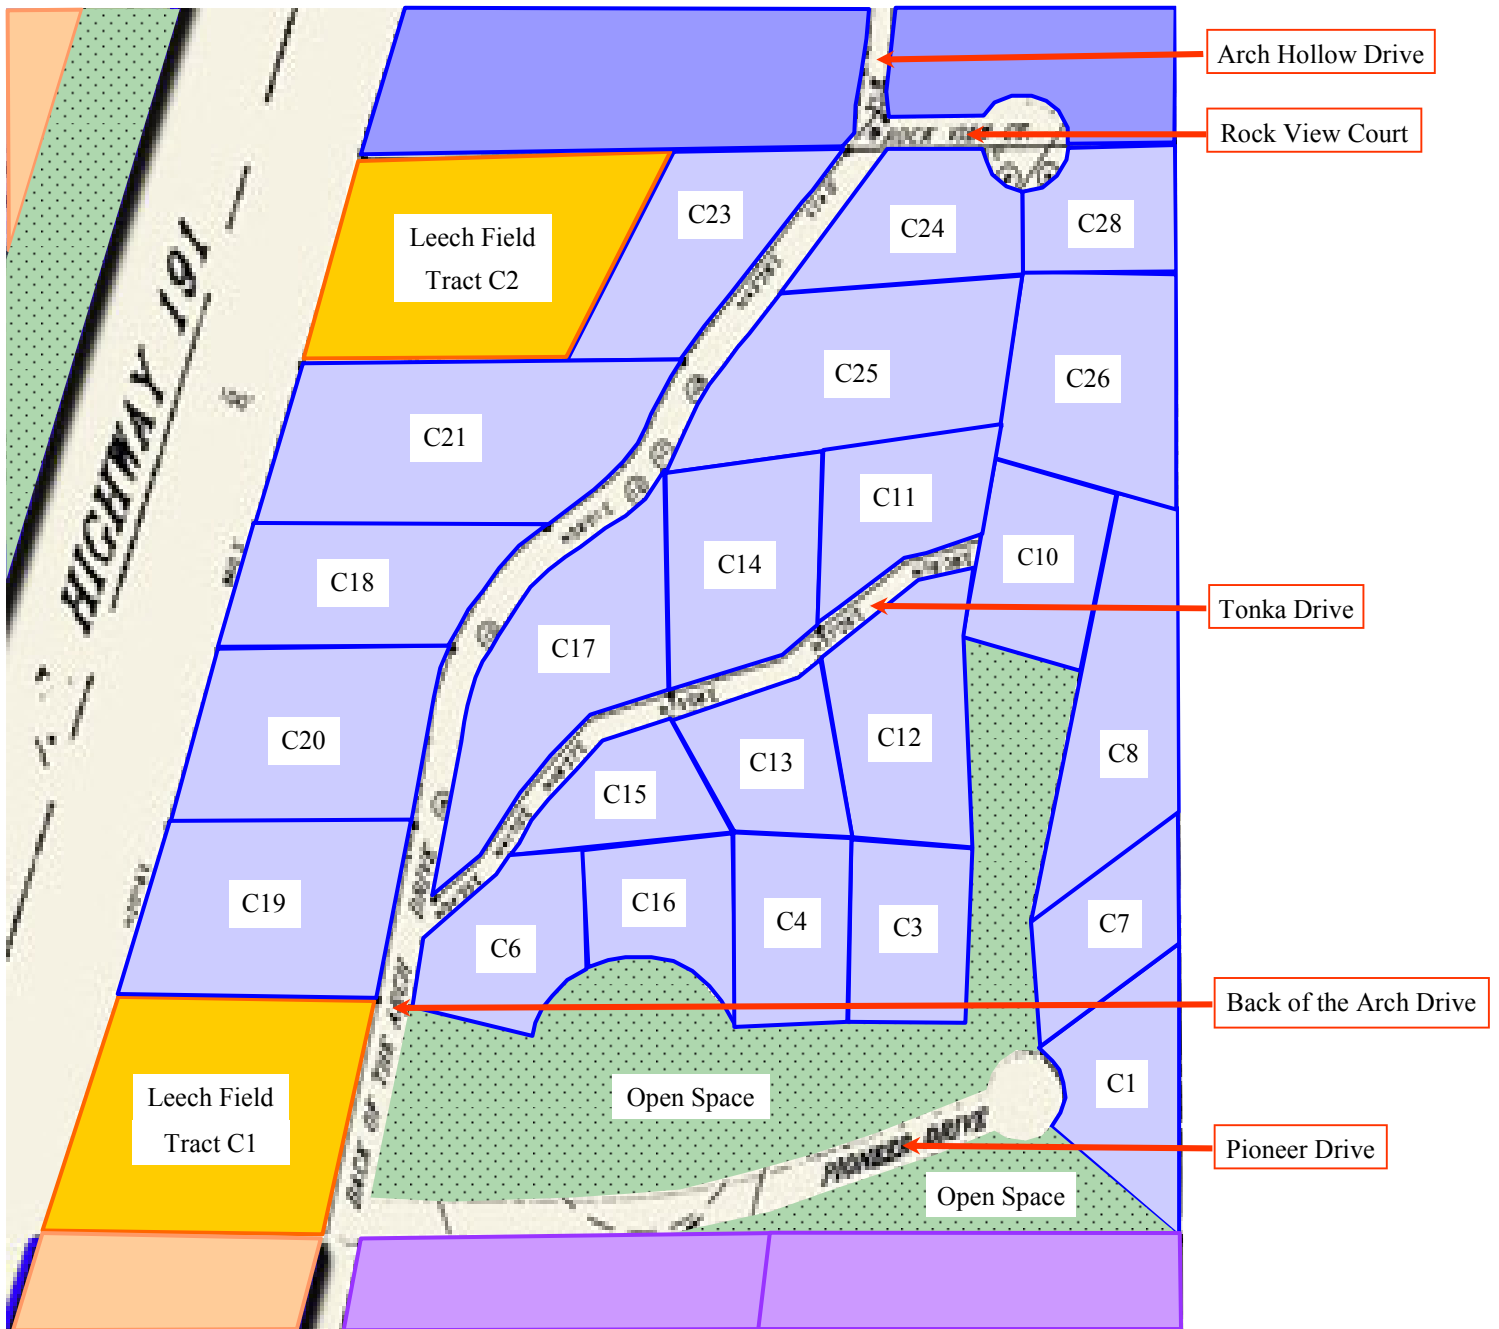

**WILSON ARCH RESORT COMMUNITY
PARCEL C RESIDENTIAL - LOT ADDRESSES
BACK OF THE ARCH COTTAGES
LA SAL, UT 84530**

RESIDENTIAL LOTS

LOT C1	64 E. PIONEER DRIVE	LOT C16	33 E. PIONEER DRIVE
LOT C3	65 E. PIONEER DRIVE	LOT C17	17 E. TONKA DRIVE
LOT C4	49 E. PIONEER DRIVE	LOT C18	65 BACK OF THE ARCH DRIVE
LOT C6	16 E. TONKA DRIVE	LOT C19	33 BACK OF THE ARCH DRIVE
LOT C7	80 E. PIONEER DRIVE	LOT C20	49 BACK OF THE ARCH DRIVE
LOT C8	96 E. PIONEER DRIVE	LOT C21	81 BACK OF THE ARCH DRIVE
LOT C10	97 E. PIONEER DRIVE	LOT C23	97 BACK OF THE ARCH DRIVE
LOT C11	65 E. TONKA DRIVE	LOT C24	6 E. ROCK VIEW COURT
LOT C12	64 E. TONKA DRIVE	LOT C25	80 BACK OF THE ARCH DRIVE
LOT C13	48 E. TONKA DRIVE	LOT C26	8 E. ROCK VIEW COURT
LOT C14	49 E. TONKA DRIVE	LOT C28	16 E. ROCK VIEW COURT
LOT C15	32 E. TONKA DRIVE		