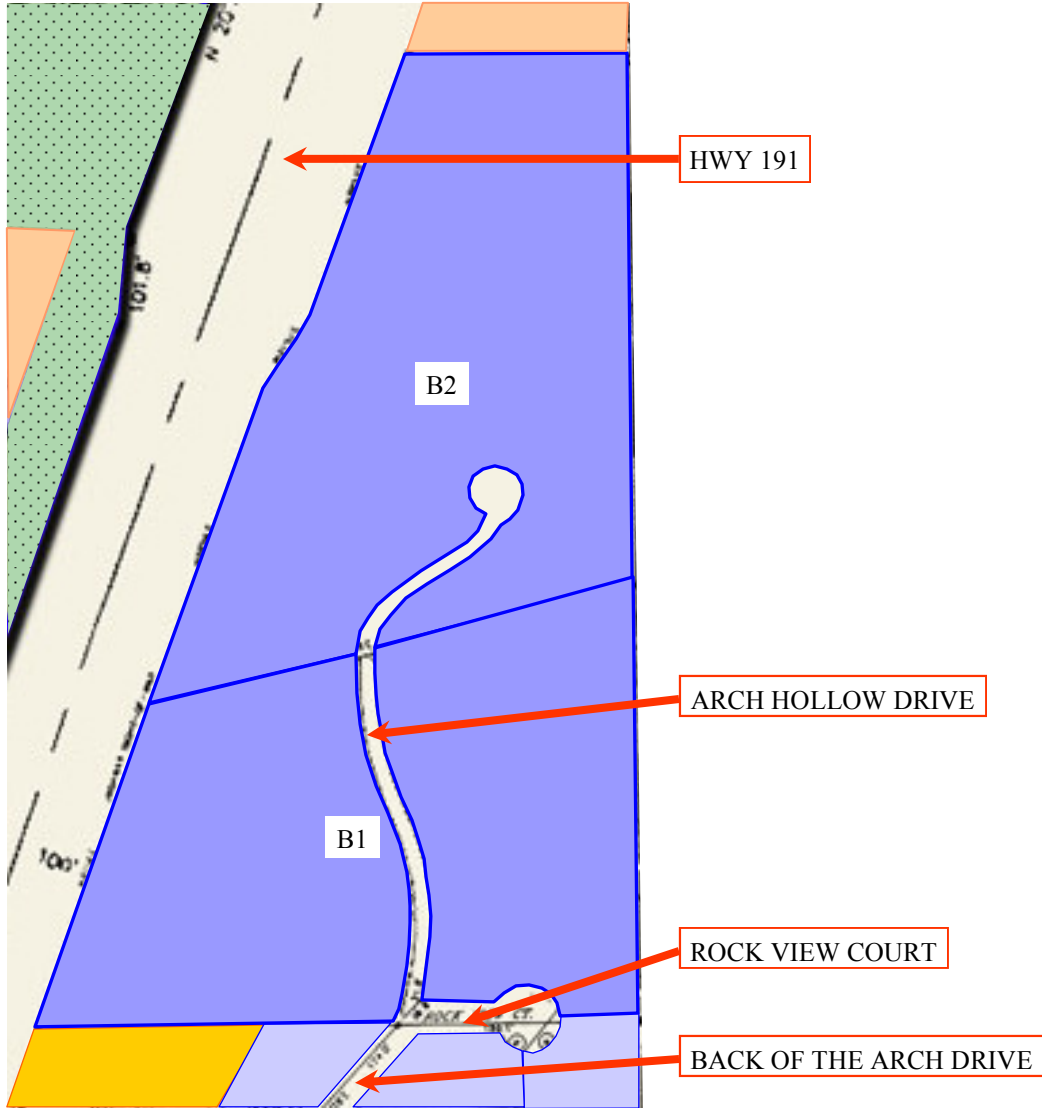

**WILSON ARCH RESORT COMMUNITY  
PARCEL B RESIDENTIAL - LOT ADDRESSES  
LA SAL, UT 84530**

**RESIDENTIAL LOTS**  
LOT B1 10 ARCH HOLLOW DRIVE  
LOT B2 15 ARCH HOLLOW DRIVE