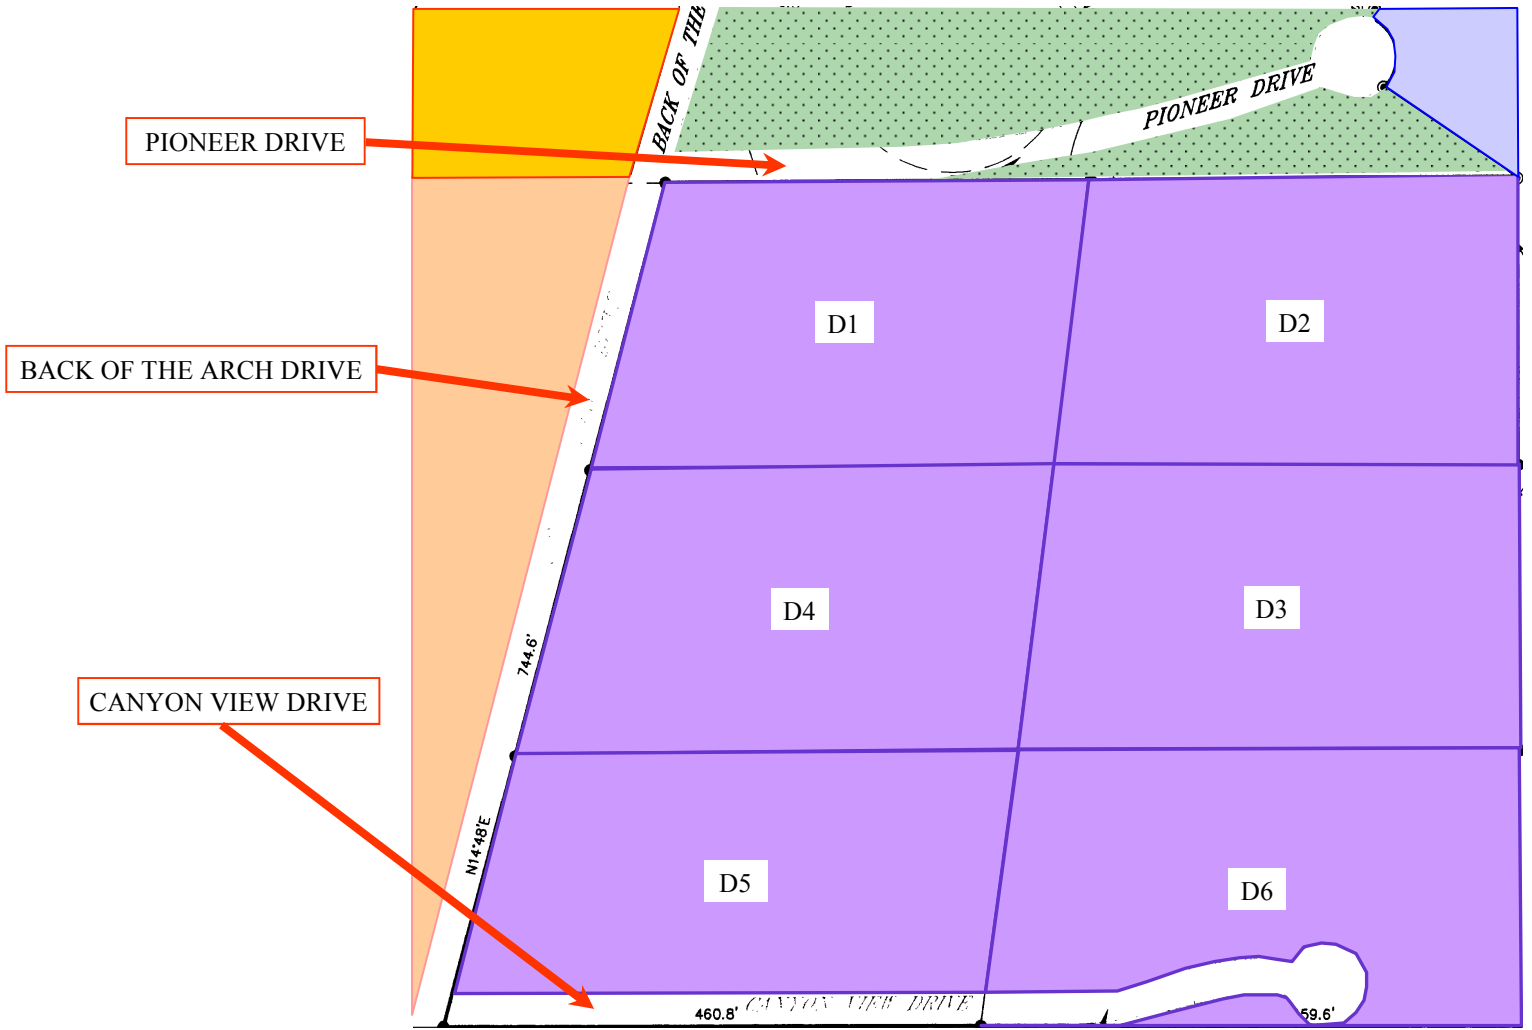

**WILSON ARCH RESORT COMMUNITY  
 PARCEL D RESIDENTIAL - LOT ADDRESSES  
 RED CANYON VILLAS  
 LA SAL, UT 84530**

**RESIDENTIAL LOTS**

- |        |                           |
|--------|---------------------------|
| LOT D1 | 16 BACK OF THE ARCH DRIVE |
| LOT D2 | 32 E. PIONEER DRIVE       |
| LOT D3 | 25 E. CANYON VIEW DRIVE   |
| LOT D4 | 32 BACK OF THE ARCH DRIVE |
| LOT D5 | 17 E. CANYON VIEW DRIVE   |
| LOT D6 | 33 E. CANYON VIEW DRIVE   |