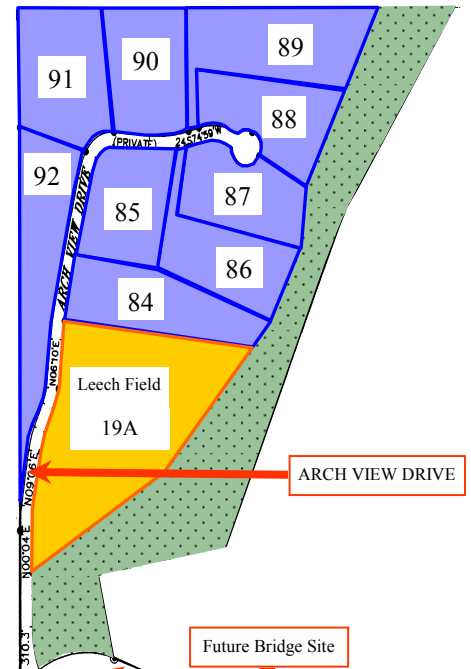

WILSON ARCH RESORT COMMUNITY PHASE II RESIDENTIAL - LOT ADDRESSES LA SAL, UT 84530

RESIDENTIAL LOTS

LOT 19A	16 N. ARCH VIEW DRIVE	LOT 37	BRANDON WAY
LOT 20	JENIPHER REDD DRIVE	LOT 38	BRANDON WAY
LOT 21	LANCE LANE	LOT 39	BRANDON WAY
LOT 22	LANCE LANE	LOT 40	BRANDON WAY
LOT 23	LANCE LANE	LOT 41	BRANDON WAY
LOT 24	LANCE LANE	LOT 42	NEWTON COURT
LOT 25	MEGAN VIEW	LOT 43	NEWTON COURT
LOT 26	MEGAN VIEW	LOT 44	NEWTON COURT
LOT 27	MEGAN VIEW	LOT 45	NEWTON COURT
LOT 28	LUCAS CIRCLE	LOT 46	JENIPHER REDD DRIVE
LOT 29	LUCAS CIRCLE	LOT 47	JENIPHER REDD DRIVE
LOT 30	LUCAS CIRCLE	LOT 48	JENIPHER REDD DRIVE
LOT 31	LUCAS CIRCLE	LOT 49	ANTELOPE VIEW
LOT 32	HOMESTEAD DRIVE	LOT 50	ANTELOPE VIEW
LOT 33	HOMESTEAD DRIVE	LOT 51	ANTELOPE VIEW
LOT 34	HOMESTEAD DRIVE	LOT 52	ANTELOPE VIEW
LOT 35	HOMESTEAD DRIVE	LOT 53	ANTELOPE VIEW
LOT 36	HOMESTEAD DRIVE	LOT 54	ANTELOPE VIEW

RESIDENTIAL LOTS

LOT 55	ANTELOPE VIEW
LOT 56	ANTELOPE VIEW
LOT 57	ANTELOPE VIEW
LOT 58	ANTELOPE VIEW
LOT 59	JENIPHER REDD DRIVE
LOT 60	JENIPHER REDD DRIVE
LOT 61	JENIPHER REDD DRIVE
LOT 62	JENIPHER REDD DRIVE
LOT 63	JENIPHER REDD DRIVE
LOT 64	CAMEO CLIFFS DRIVE
LOT 65	JENIPHER REDD DRIVE
LOT 66	JENIPHER REDD DRIVE
LOT 67	JENIPHER REDD DRIVE
LOT 68	RED CLIFF
LOT 69	RED CLIFF
LOT 70	RED CLIFF
LOT 71	JENIPHER REDD DRIVE
LOT 72	RED CLIFF
LOT 73	CAMEO CLIFFS DRIVE
LOT 74	CAMEO CLIFFS DRIVE
LOT 75	CAMEO CLIFFS DRIVE
LOT 76	CAMEO CLIFFS DRIVE
LOT 77	CAMEO CLIFFS DRIVE
LOT 78	CAMEO CLIFFS DRIVE
LOT 79	CAMEO CLIFFS DRIVE
LOT 80	CAMEO CLIFFS DRIVE
LOT 81	CAMEO CLIFFS DRIVE
LOT 82	CAMEO CLIFFS DRIVE
LOT 83	CAMEO CLIFFS DRIVE
LOT 84	32 N. ARCH VIEW DRIVE
LOT 85	48 N. ARCH VIEW DRIVE
LOT 86	64 N. ARCH VIEW DRIVE
LOT 87	80 N. ARCH VIEW DRIVE
LOT 88	97 N. ARCH VIEW DRIVE
LOT 89	81 N. ARCH VIEW DRIVE
LOT 90	65 N. ARCH VIEW DRIVE
LOT 91	49 N. ARCH VIEW DRIVE
LOT 92	33 N. ARCH VIEW DRIVE