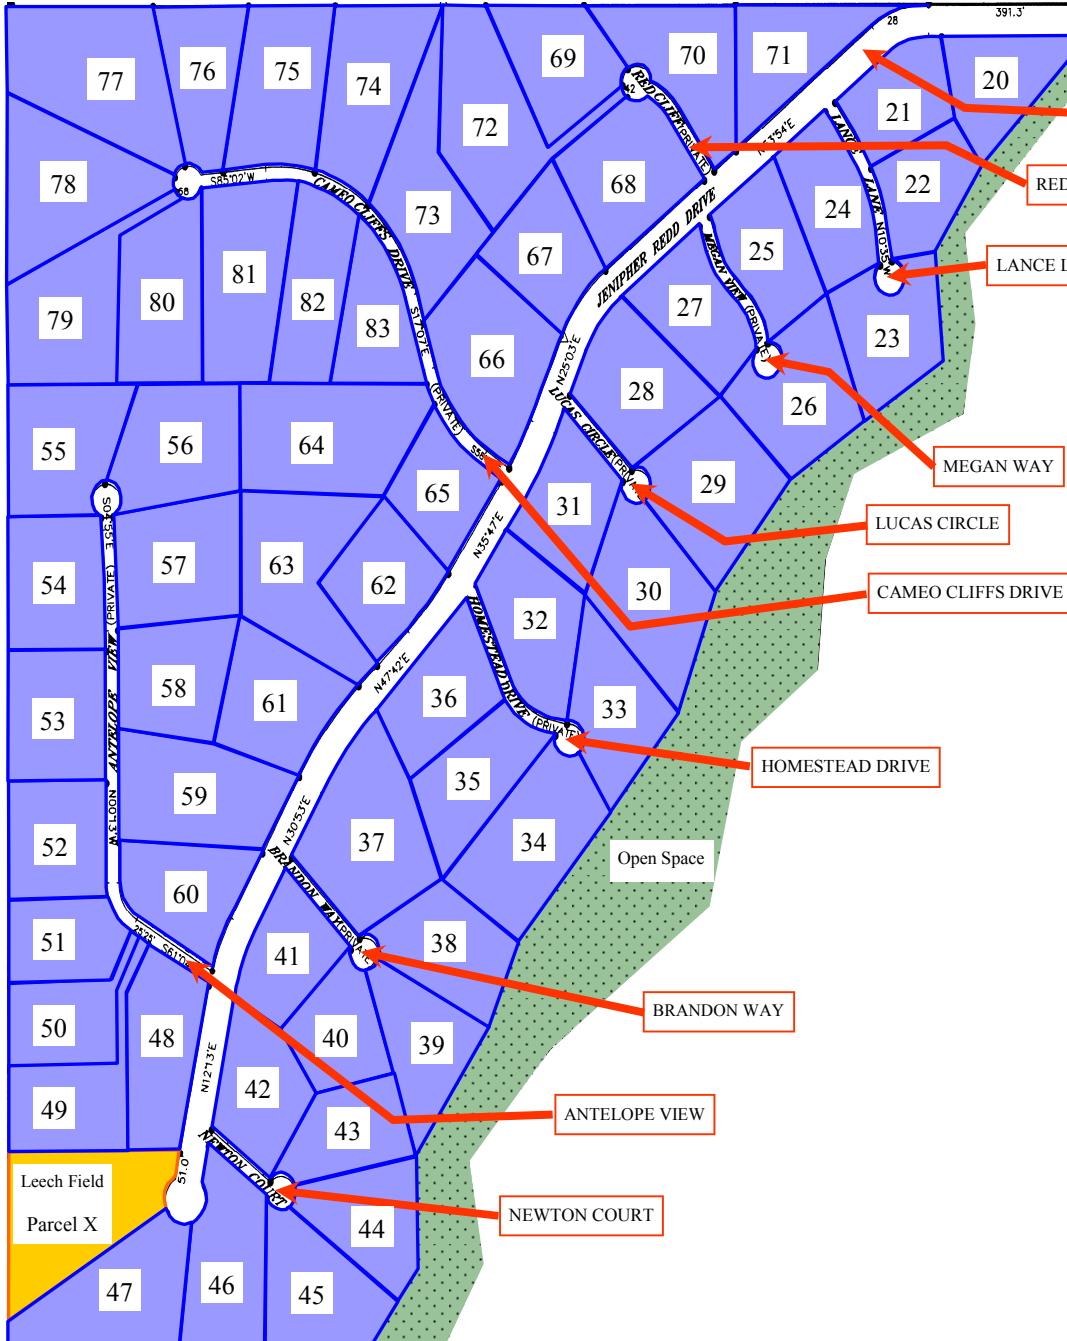

WILSON ARCH RESORT COMMUNITY PHASE II RESIDENTIAL - LOT ADDRESSES LA SAL, UT 84530

RESIDENTIAL LOTS

LOT 19A	16 N. ARCH VIEW DRIVE	LOT 37	BRANDON WAY
LOT 20	JENIPHER REDD DRIVE	LOT 38	BRANDON WAY
LOT 21	LANCE LANE	LOT 39	BRANDON WAY
LOT 22	LANCE LANE	LOT 40	BRANDON WAY
LOT 23	LANCE LANE	LOT 41	BRANDON WAY
LOT 24	LANCE LANE	LOT 42	NEWTON COURT
LOT 25	MEGAN VIEW	LOT 43	NEWTON COURT
LOT 26	MEGAN VIEW	LOT 44	NEWTON COURT
LOT 27	MEGAN VIEW	LOT 45	NEWTON COURT
LOT 28	LUCAS CIRCLE	LOT 46	JENIPHER REDD DRIVE
LOT 29	LUCAS CIRCLE	LOT 47	JENIPHER REDD DRIVE
LOT 30	LUCAS CIRCLE	LOT 48	JENIPHER REDD DRIVE
LOT 31	LUCAS CIRCLE	LOT 49	ANTELOPE VIEW
LOT 32	HOMESTEAD DRIVE	LOT 50	ANTELOPE VIEW
LOT 33	HOMESTEAD DRIVE	LOT 51	ANTELOPE VIEW
LOT 34	HOMESTEAD DRIVE	LOT 52	ANTELOPE VIEW
LOT 35	HOMESTEAD DRIVE	LOT 53	ANTELOPE VIEW
LOT 36	HOMESTEAD DRIVE	LOT 54	ANTELOPE VIEW

RESIDENTIAL LOTS

LOT 55	ANTELOPE VIEW
LOT 56	ANTELOPE VIEW
LOT 57	ANTELOPE VIEW
LOT 58	ANTELOPE VIEW
LOT 59	JENIPHER REDD DRIVE
LOT 60	JENIPHER REDD DRIVE
LOT 61	JENIPHER REDD DRIVE
LOT 62	JENIPHER REDD DRIVE
LOT 63	JENIPHER REDD DRIVE
LOT 64	CAMEO CLIFFS DRIVE
LOT 65	JENIPHER REDD DRIVE
LOT 66	JENIPHER REDD DRIVE
LOT 67	JENIPHER REDD DRIVE
LOT 68	RED CLIFF
LOT 69	RED CLIFF
LOT 70	RED CLIFF
LOT 71	JENIPHER REDD DRIVE
LOT 72	RED CLIFF
LOT 73	CAMEO CLIFFS DRIVE
LOT 74	CAMEO CLIFFS DRIVE
LOT 75	CAMEO CLIFFS DRIVE
LOT 76	CAMEO CLIFFS DRIVE
LOT 77	CAMEO CLIFFS DRIVE
LOT 78	CAMEO CLIFFS DRIVE
LOT 79	CAMEO CLIFFS DRIVE
LOT 80	CAMEO CLIFFS DRIVE
LOT 81	CAMEO CLIFFS DRIVE
LOT 82	CAMEO CLIFFS DRIVE
LOT 83	CAMEO CLIFFS DRIVE
LOT 84	32 N. ARCH VIEW DRIVE
LOT 85	48 N. ARCH VIEW DRIVE
LOT 86	64 N. ARCH VIEW DRIVE
LOT 87	80 N. ARCH VIEW DRIVE
LOT 88	97 N. ARCH VIEW DRIVE
LOT 89	81 N. ARCH VIEW DRIVE
LOT 90	65 N. ARCH VIEW DRIVE
LOT 91	49 N. ARCH VIEW DRIVE
LOT 92	33 N. ARCH VIEW DRIVE